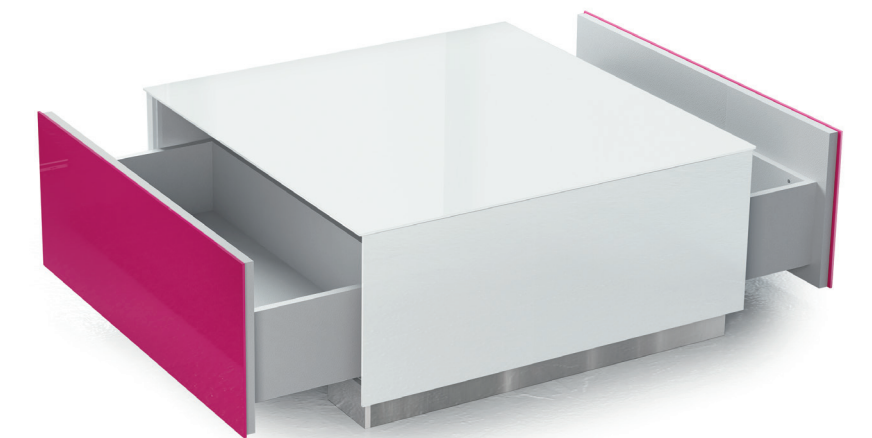

- Solo l'art. MG 117 può essere fornito completamente in Silver metallizzato.
- Only MG117 is available in total Silver metallic finish.
- Seul l'article MG117 est disponible en finition complètement Argent métallisé.
- Nur der Artikel MG 117 ist in kompletter Farbausführung Silber metallic erhältlich.
- Sólo el artículo MG 117 esta disponible en acabado totalmente Plata metálica.